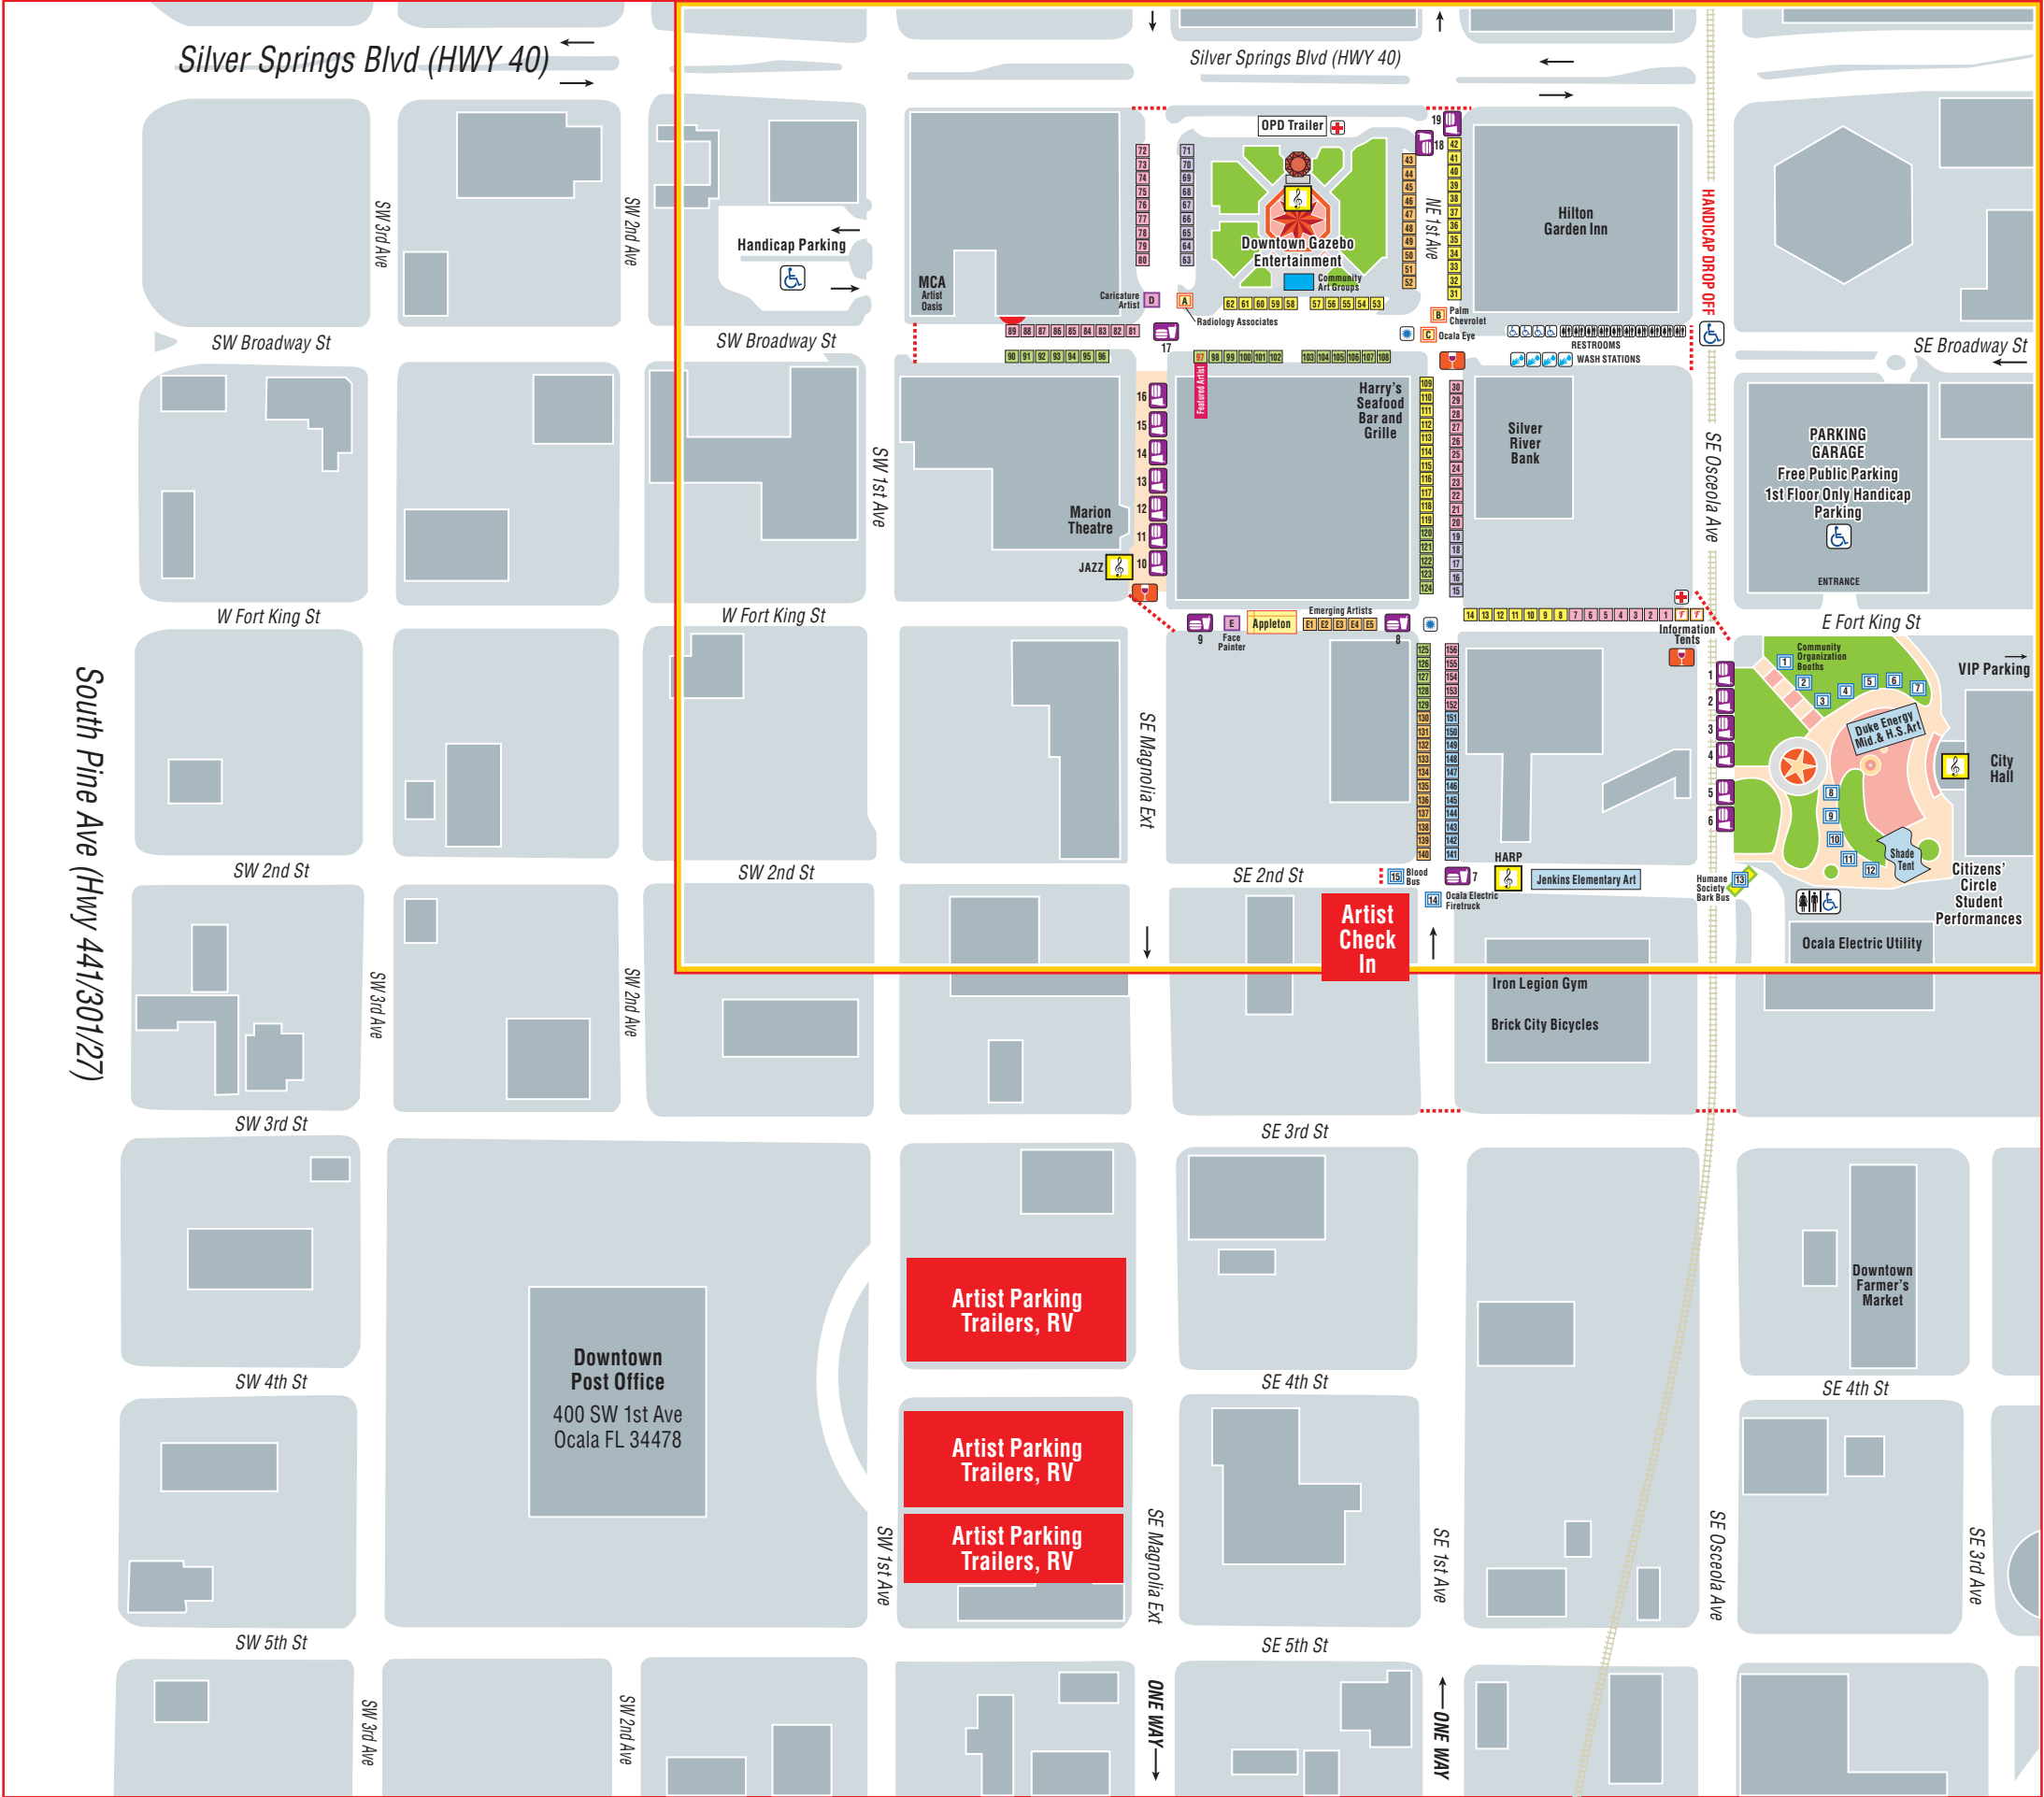

FINE ARTS FOR OCALA

FAFO's OCALA ARTS FESTIVAL

DOWNTOWN OCALA
10AM - 5PM SATURDAY AND SUNDAY
FAFO.org

ARTIST LOADING TIMES

- Friday 8:00 am - 9:30 am
- Friday 10:00 am - 11:30 am
- Friday Noon - 1:30 pm
- Friday 2:00 pm - 3:30 pm
- Friday 4:00 pm - 5:30 pm
- Friday 5:30 pm - 6:30 pm

*All artists who arrive after 6:30 pm will have to wait until 6:00 am Saturday to set up. You must be set up by 9 am.

- Restroom
- Handwashing Station
- First Aid
- Road Closures
- Arts Festival Info Tent
- Information Kiosk